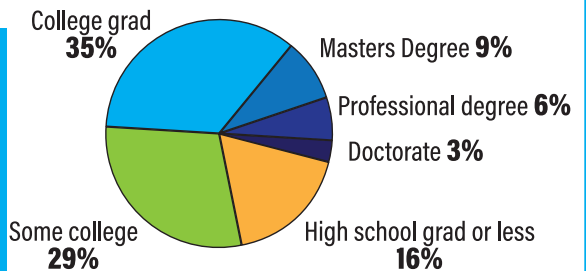

6 IN 10
frequently purchase items and services they see in the Connector

Age Range

Gender

Household Income

MEET OUR READERS

Education

“As a local business owner, I value the option to contribute to the Messenger, Connector, and Monitor through our advertising. I am happy to support a local paper that puts out quality journalism month after month and that represents the diversity of our community. It’s a breath of fresh air at a time when so much news feels distant and out of touch with our day-to-day lives.” ~ Joe Hayes, Hayes Window Restoration