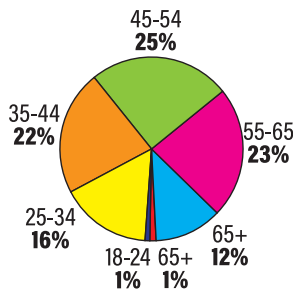

Your customers are looking here, too. Get results.

6 IN 10
frequently purchase items and services they see in the Connector

Age Range