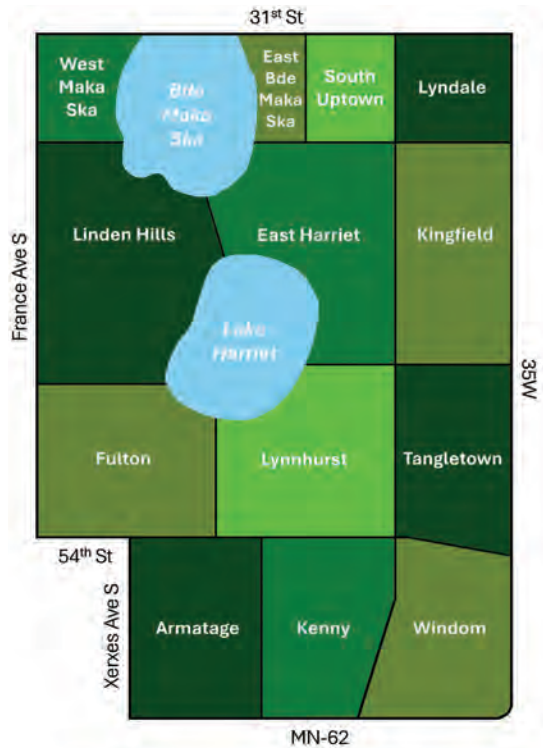

Our Community

BUSINESS ASSOCIATION

The Southwest Business Association (SWBA) has a long history of serving the small business community and the community at large. They started with two neighborhoods in 2006 and now represent businesses in all 13 neighborhoods from 31st St to Hwy 62 and France Ave S until 54th St to 35W, then Xerxes Ave S to 35W (see map above).