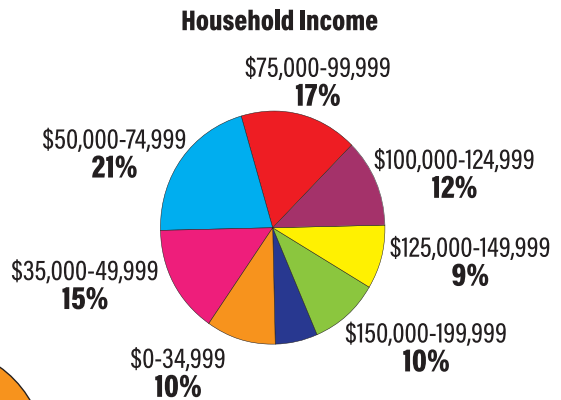

Wilson, Joffrey
(612) 260-2165
Mortenson
joffrey.wilson@mortenson.com

Winter, Dan
(651) 222-8381
Seven Corners Print & Promo
dan@7cpco.com

Wirth-Davis, Michael
(651) 379-5904
Goodwill/Easter Seals
MWirth-Davis@goodwilleasterseals.org

Wold, Danielle
(612) 623-4477
Deco Catering
daniellew@decocatering.com

Wolpert, Raleigh
(651) 209-3575
Interact Center
for the Visual and Performing Arts
raleigh@interactcenter.com

Wong, Gloria
(612) 282-1762
Century Plaza/nkaujteem@gmail.com
Heritage Home Health Care
gloria@hhhcmn.com

Woulfe, Denis
(651) 917-4183
TMC Publications CO -
Midway Como Frogtown Monitor
denis@monitorsaintpaul.com

Wright, Krissy
(651) 649-5403
Jennings Community School
krissy@jenningsclc.org

Y

Yankovec, Heidi
(651) 291-0067
Guild
info@guildservices.org

Young, John
(651) 216-6565
Forre Real Estate Partners
jyoung@forterep.com

Z

Zabel, Laura
(651) 292-3213
Springboard for the Arts
laura@springboardforthearts.org

Zanders, Otis
(651) 528-8006
Ujamaa Place
otiszanders@ujamaaplace.org

Zanetti, Matt
Lake Monster Brewing
matt@lakemonsterbrewing.com

Zipko, Mike
(651) 269-8756
Velocity Public Affairs
mike@velocitypublicaffairs.com

Zuber, Andrea
(952) 915-3604
The Arc Minnesota
AndreaZuber@arcminnesota.org

Your customers are looking here, too.

Get results.

6 IN 10
frequently purchase items and services they see in the Monitor

MEET OUR READERS

Education