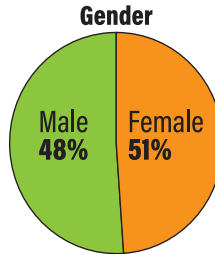

Wilson, Joffrey
(612) 260-2165
Mortenson
joffrey.wilson@mortenson.com

Winter, Dan
(651) 222-8381
Seven Corners Print & Promo
dan@7cpco.com

Wirth-Davis, Michael
(651) 379-5904
Goodwill/Easter Seals
MWirth-Davis@goodwilleasterseals.org

Wold, Danielle
(612) 623-4477
Deco Catering
daniellew@decocatering.com

Wolpert, Raleigh
(651) 209-3575
Interact Center
for the Visual and Performing Arts
raleigh@interactcenter.com

Wong, Gloria
(612) 282-1762
Century Plaza/nkaujteem@gmail.com
Heritage Home Health Care
gloria@hhhcmn.com

Woulfe, Denis
(651) 917-4183
TMC Publications CO -
Midway Como Frogtown Monitor
denis@monitorsaintpaul.com

Wright, Krissy
(651) 649-5403
Jennings Community School
krissy@jenningsclc.org

Y

Yankovec, Heidi
(651) 291-0067
Guild
info@guildservices.org

Young, John
(651) 216-6565
Forre Real Estate Partners
jyoung@forterep.com

Z

Zabel, Laura
(651) 292-3213
Springboard for the Arts
laura@springboardforthearts.org

Zanders, Otis
(651) 528-8006
Ujamaa Place
otiszanders@ujamaaplace.org

Zanetti, Matt
Lake Monster Brewing
matt@lakemonsterbrewing.com

Zipko, Mike
(651) 269-8756
Velocity Public Affairs
mike@velocitypublicaffairs.com

Zuber, Andrea
(952) 915-3604
The Arc Minnesota
AndreaZuber@arcminnesota.org

Your customers are looking here, too.

Get results.

6 IN 10
frequently purchase items and services they see in the Monitor

MEET OUR READERS

Education