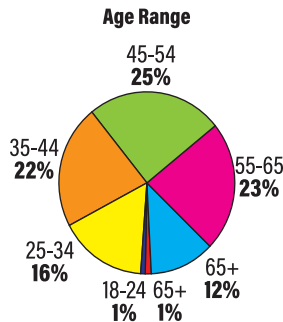

Wilson, Joffrey
(612) 260-2165
Mortenson
joffrey.wilson@mortenson.com

Winter, Dan
(651) 222-8381
Seven Corners Print & Promo
dan@7cpco.com

Wirth-Davis, Michael
(651) 379-5904
Goodwill/Easter Seals
MWirth-Davis@goodwilleasterseals.org

Wold, Danielle
(612) 623-4477
Deco Catering
daniellew@decocatering.com

Wolpert, Raleigh
(651) 209-3575
Interact Center
for the Visual and Performing Arts
raleigh@interactcenter.com

Wong, Gloria
(612) 282-1762
Century Plaza/nkaujteem@gmail.com
Heritage Home Health Care
gloria@hhhcmn.com

Woulfe, Denis
(651) 917-4183
TMC Publications CO -
Midway Como Frogtown Monitor
denis@monitorsaintpaul.com

Wright, Krissy
(651) 649-5403
Jennings Community School
krissy@jenningsclc.org

Y

Yankovec, Heidi
(651) 291-0067
Guild
info@guildservices.org

Young, John
(651) 216-6565
Forre Real Estate Partners
jyoung@forterep.com

Z

Zabel, Laura
(651) 292-3213
Springboard for the Arts
laura@springboardforthearts.org

Zanders, Otis
(651) 528-8006
Ujamaa Place
otiszanders@ujamaaplace.org

Zanetti, Matt
Lake Monster Brewing
matt@lakemonsterbrewing.com

Zipko, Mike
(651) 269-8756
Velocity Public Affairs
mike@velocitypublicaffairs.com

Zuber, Andrea
(952) 915-3604
The Arc Minnesota
AndreaZuber@arcminnesota.org

Your customers are looking here, too.

Get results.

6 IN 10
frequently purchase items and services they see in the Monitor

MEET OUR READERS

Education