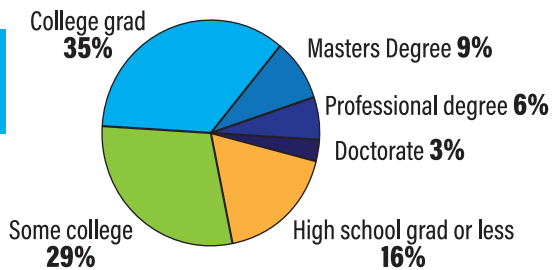

"I've advertised in the Monitor for a number of years. I get a great response from its readers. I believe in community newspapers like the Monitor and advertising locally. And advertising is where I get results." Kendall Crosby, Kendall's Ace Hardware

Monitor
Midway • Como • Fogtown

CONTACT YOUR SALES EXPERT TODAY!
Denis@MonitorSaintPaul.com | 651-917-4183